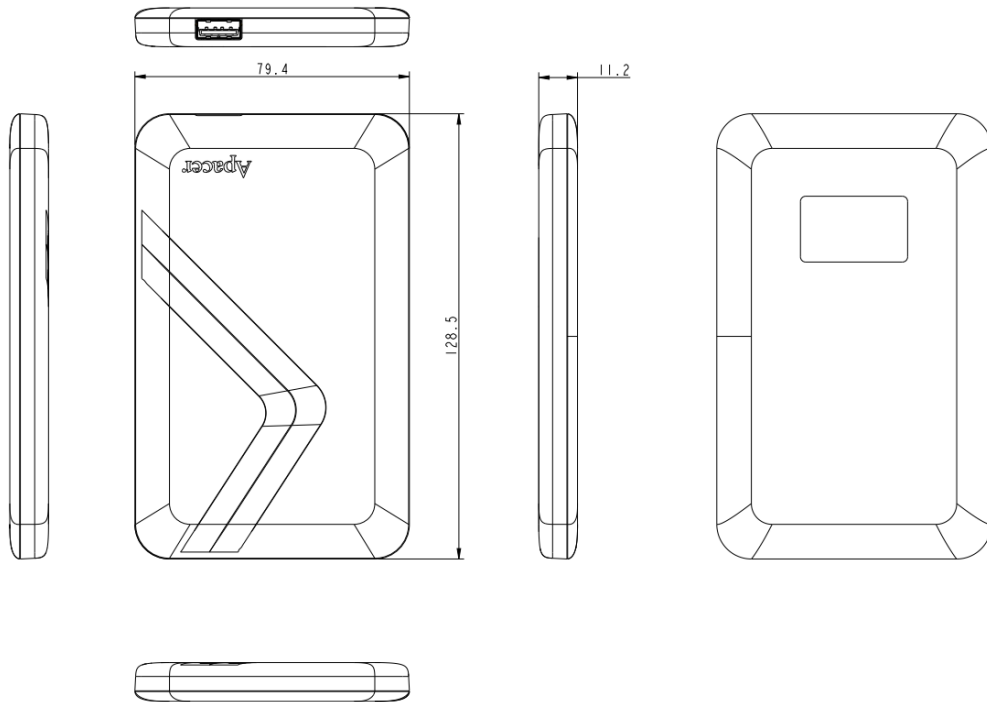

USB 3.2 Gen 1 Super Slim Portable Hard Drive AC236

2.Features

- USB 3.2 Gen 1- 2.5" portable hard drive
- Four colors for every style and storage demand.
- 139.5g feather light & ultra slim design. (1/2TB)
- 10.8mm pocket-sized portable hard drive.
- Up to 5TB storage for your massive storage demand.
- Smart power management to prolong the lifespan.
- USB Type-A female connector provides sturdy & solid plug/ unplug ability.
- Supports Plug & Play and easy to use
- Supported capacity: 1TB / 2TB / 4TB / 5TB

USB 3.2 Gen 1 Super Slim Portable Hard Drive AC236

3. Dimensions

1/2TB

USB 3.2 Gen 1 Super Slim Portable Hard Drive

AC236

4/5TB

USB 3.2 Gen 1 Super Slim Portable Hard Drive AC236

4. Product Specifications