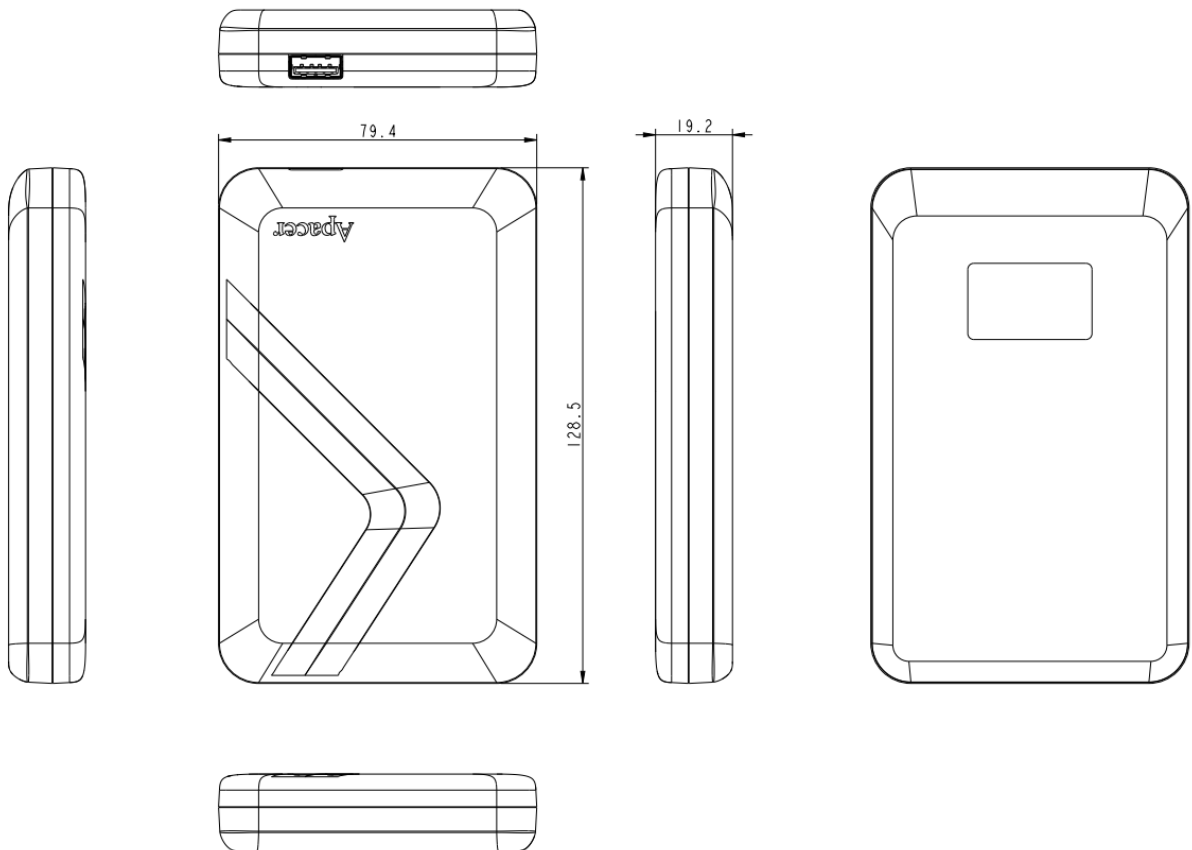

USB 3.2 Gen 1 Super Slim Portable Hard Drive AC236

3. Dimensions

1/2TB

USB 3.2 Gen 1 Super Slim Portable Hard Drive

AC236

4/5TB

USB 3.2 Gen 1 Super Slim Portable Hard Drive AC236

4. Product Specifications